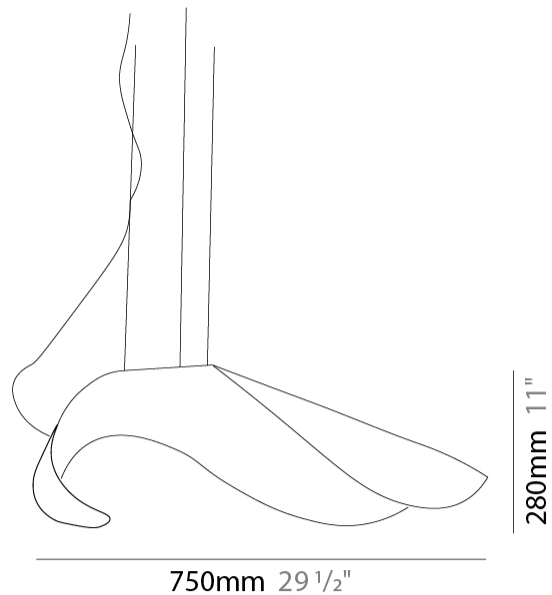

GENERAL

Series: Non So!
Brand: Knikerboker
Division: Design
Mounting Type: Suspension
Mounting Location: Ceiling
Subcategory: Pendant

PHYSICAL

Shape: Round
Diameter (mm): 750
Diameter (in): 29 1/2
Height (mm): 280
Height (in): 11
Extension (mm): 2000
Extension (in): 78 3/4
Light Distribution: Asymmetric
Installation Requirement: Silicon Cable 2000mm / 78 3/4
Fixture Finish: EWH / EBK / MAN / COF / PRD / SLF / GLF / CLF / BRL / EWS / EWG / EWC / EWR / EBS / EBG / EBC / EBB / MAS / MAD / MAC / MAB / COS / CGO / CCL / CBL / PRS / PRG / PRC / PRB
Fixture Material: Metal
Cable Details: 3 Steel Cables 2000mm / 78 3/4 / Silicon Cable 2000mm / 78 3/4

ELECTRICAL

Lamp Type: LED
Total Output Wattage (W): 20
Dimming: Tri-Mode (Non-Dimming and Phase Dimming (120Vac only) and 0-10V Dimming)
Driver Included: Yes
Driver Location: Integrated
Driver Type: Constant Current - Universal
Driver Class: Class 2
Input Voltage (V): 120 - 277
Constant Current (MA): 250
Upon Request: 0-10Vdc dimming / Phase dimming @120Vac / 277Vac

LED

Number of LEDs: 2
Color Temperature (°K): 3000
Max. Delivered Lumen (lm): 2200
CRI: >85 CRI
Lamp Life (hrs): 50000

OPTICAL

RATINGS AND CERTIFICATIONS

Certified By: CSA Certified to UL and CSA Standards
IP rating: IP20